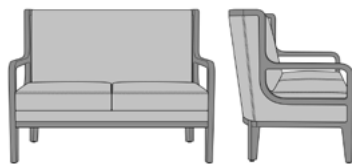

desio

Lounge

kwalu.

Furnishing the Future®

desio

Lounge

Kwalu's Desio Lounge Collection is a modified wingback style which features inside upholstered panels along the height of the back. Desio's arms are integrated into the framework of the back and base. The curved top and backseat rail give Desio its sense of style. The seat cushion in this collection conceals the cleanout. It is luxurious and removable for easy cleaning.

Optional piping available on the inside and outside arm and back.

Optional Nail Head Trim

Optional decorative nail head trim only available if optional piping is not selected.

Number of Seats

Choose from 2 seat styles - lounge chair and love seat.

Statement of Line

DSIO101
26W 30D 38H
25AH

DSIO111
26W 30D 38H
25AH

DSIO102
26W 30D 38H
25AH

DSIO201
49.5W 32D 38H
25AH

DSIO211
49.5W 32D 38H
25AH

DSIO202
49.5W 32D 38H
25AH

kwalu | Furnishing the Future®