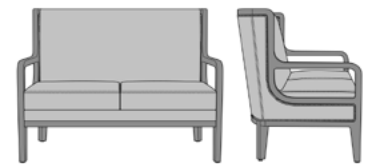

desio

Lounge

kwalu.

Furnishing the Future®

desio

Lounge

Kwalu's Desio Lounge Collection is a modified wingback style which features inside upholstered panels along the height of the back. Desio's arms are integrated into the framework of the back and base. The curved top and backseat rail give Desio its sense of style. The seat cushion in this collection conceals the cleanout. It is luxurious and removable for easy cleaning.

Optional piping available on the inside and outside arm and back.

Optional Nail Head Trim

Optional decorative nail head trim only available if optional piping is not selected.

Number of Seats

Choose from 2 seat styles - lounge chair and love seat.

Statement of Line

DSIO101
26W 30D 38H
25AH

DSIO111
26W 30D 38H
25AH

DSIO102
26W 30D 38H
25AH

DSIO201
49.5W 32D 38H
25AH

DSIO211
49.5W 32D 38H
25AH

DSIO202
49.5W 32D 38H
25AH

kwalu | Furnishing the Future®