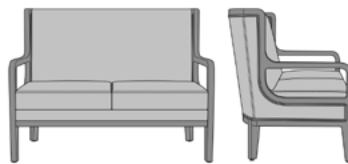

desio

Lounge

kwalu.

Furnishing the Future®

desio

Lounge

Kwalu's Desio Lounge Collection is a modified wingback style which features inside upholstered panels along the height of the back. Desio's arms are integrated into the framework of the back and base. The curved top and backseat rail give Desio its sense of style. The seat cushion in this collection conceals the cleanout. It is luxurious and removable for easy cleaning.

Optional piping available on the inside and outside arm and back.

Optional Nail Head Trim

Optional decorative nail head trim only available if optional piping is not selected.

Number of Seats

Choose from 2 seat styles - lounge chair and love seat.

Statement of Line

DSIO101
26W 30D 38H
25AH

DSIO111
26W 30D 38H
25AH

DSIO102
26W 30D 38H
25AH

DSIO201
49.5W 32D 38H
25AH

DSIO211
49.5W 32D 38H
25AH

DSIO202
49.5W 32D 38H
25AH

kwalu | Furnishing the Future®