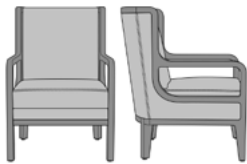

desio

Lounge

kwalu.

Furnishing the Future®

desio

Lounge

Kwalu's Desio Lounge Collection is a modified wingback style which features inside upholstered panels along the height of the back. Desio's arms are integrated into the framework of the back and base. The curved top and backseat rail give Desio its sense of style. The seat cushion in this collection conceals the cleanout. It is luxurious and removable for easy cleaning.

Optional piping available on the inside and outside arm and back.

Optional Nail Head Trim

Optional decorative nail head trim only available if optional piping is not selected.

Number of Seats

Choose from 2 seat styles - lounge chair and love seat.

Statement of Line

DSIO101
26W 30D 38H
25AH

DSIO111
26W 30D 38H
25AH

DSIO102
26W 30D 38H
25AH

DSIO201
49.5W 32D 38H
25AH

DSIO211
49.5W 32D 38H
25AH

DSIO202
49.5W 32D 38H
25AH

kwalu | Furnishing the Future®