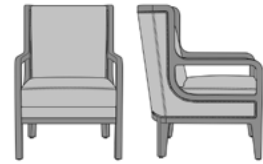

desio

Lounge

kwalu.

Furnishing the Future®

desio

Lounge

Kwalu's Desio Lounge Collection is a modified wingback style which features inside upholstered panels along the height of the back. Desio's arms are integrated into the framework of the back and base. The curved top and backseat rail give Desio its sense of style. The seat cushion in this collection conceals the cleanout. It is luxurious and removable for easy cleaning.

Optional piping available on the inside and outside arm and back.

Optional Nail Head Trim

Optional decorative nail head trim only available if optional piping is not selected.

Number of Seats

Choose from 2 seat styles - lounge chair and love seat.

Statement of Line

DSIO101
26W 30D 38H
25AH

DSIO111
26W 30D 38H
25AH

DSIO102
26W 30D 38H
25AH

DSIO201
49.5W 32D 38H
25AH

DSIO211
49.5W 32D 38H
25AH

DSIO202
49.5W 32D 38H
25AH

kwalu | Furnishing the Future®