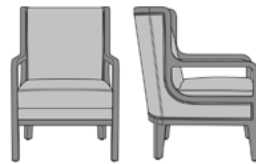

desio

Lounge

kwalu.

Furnishing the Future®

desio

Lounge

Kwalu's Desio Lounge Collection is a modified wingback style which features inside upholstered panels along the height of the back. Desio's arms are integrated into the framework of the back and base. The curved top and backseat rail give Desio its sense of style. The seat cushion in this collection conceals the cleanout. It is luxurious and removable for easy cleaning.

Optional piping available on the inside and outside arm and back.

Optional Nail Head Trim

Optional decorative nail head trim only available if optional piping is not selected.

Number of Seats

Choose from 2 seat styles - lounge chair and love seat.

Statement of Line

DSIO101
26W 30D 38H
25AH

DSIO111
26W 30D 38H
25AH

DSIO102
26W 30D 38H
25AH

DSIO201
49.5W 32D 38H
25AH

DSIO211
49.5W 32D 38H
25AH

DSIO202
49.5W 32D 38H
25AH

kwalu | Furnishing the Future®